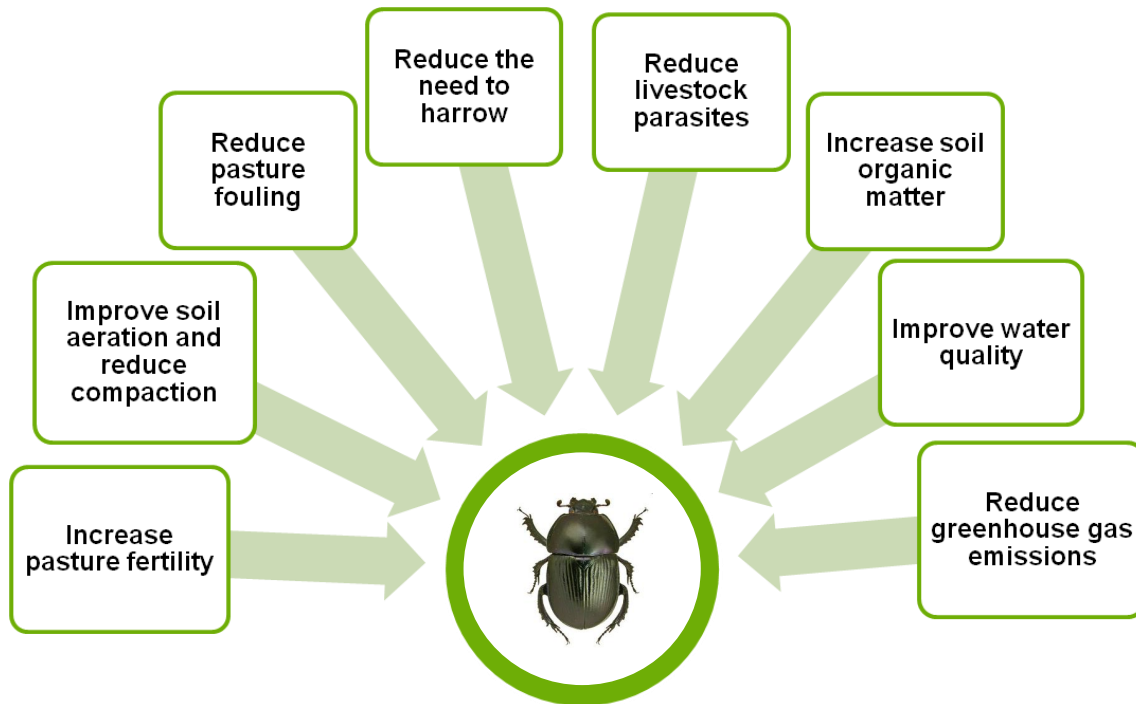

FACT SHEET 1:

Dung
Beetles
Direct

DUNG BEETLES: WHAT DO THEY DO FOR US?

BRITISH, NATIVE DUNG BEETLES

The UK has more than 40 native species of these all-important insects. By tunnelling and breeding within dung, feeding upon it and burying it below ground, Dung Beetles break down and decompose our animal dung. In fact, Dung Beetles provide 'ecosystem services' to the US cattle industry valued at more than **\$380 million per year**. We're now working on a project to see how much money they could save us here in the UK!

The dung of just 12 cows could cover a hectare in a year if it weren't broken down!

SHEEP

Sheep can produce ~ **4%** of their body weight in dung every day. On average, each animal may produce more than **800kg** dung each year!

HORSES

Horses can produce ~ **3-5%** of their body weight in dung every day. So an average 16hh horse can produce **18kg** of dung a day. That's **6.5 tons** of dung produced every year!

If we spend half an hour every day poo-picking, that is over **182 hours** spent, each year, removing dung from our pastures...per horse!

DUNG BEETLES can deal with this dung for you:

WHAT CAN DUNG BEETLES DO FOR YOU?

BUT, THEY ARE IN DECLINE!

Livestock wormers and other parasiticides can be highly toxic to Dung Beetles (see **Fact Sheet 2**) and Dung Beetle numbers have decreased dramatically in the UK and abroad. As a result, the efficiency of the services they provide has been dramatically reduced! It's time to start to look after our Dung Beetles to ensure they continue to work for us.